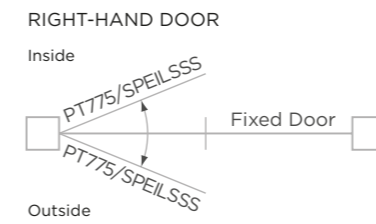

775 EXTENDED STRIKE PLATE
AVAILABLE FINISH Stainless Steel
PART NUMBER PT775/SPEILS Left Hand
PT775/SPEIRS Right Hand