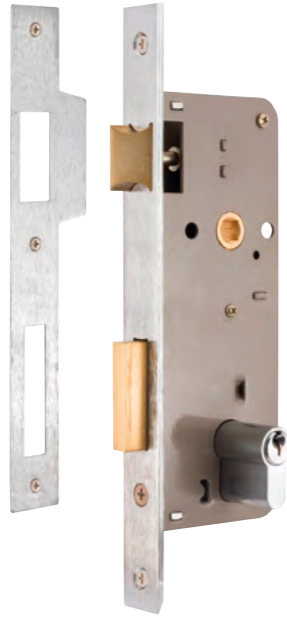

Product featured: Oblong 600mm Pull Handle with Neue Smooth Square Deadbolt.

Maintain a clean, minimalist look with Gainsborough's concealed Mortice Locks, combined with Gainsborough door furniture.

755 MORTICE LOCK DOUBLE CYLINDER
 PICTURED FINISH Satin Chrome
 PART NUMBER 755SC60