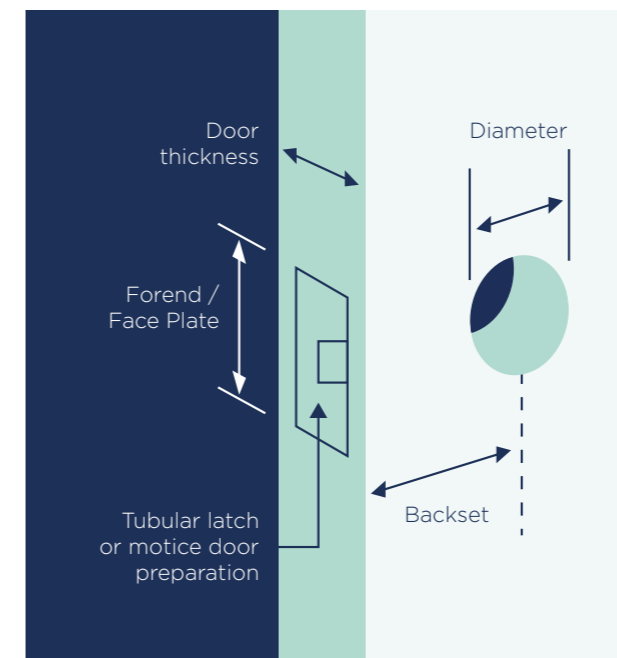

Escutcheon - a cap that covers the base of a key cylinder (not to be confused with Rose as below).

Jamb - the frame that surrounds the door in the doorway.

Latch - the mechanism that slides into the edge of the door and retracts or protrudes with the turn of the doorknob or lever. The latch keeps the door closed and allows it to open.

Mortice Lock - a lock which is set within the body of a door in a recess or mortice, as opposed to one attached to the door surface.

Rose - a cap that covers the base of a door handle allowing concealed fixing screws.

Roller catch - has a spring-loaded roller held within a cylinder attached to a flange. The catch is recessed into the edge of the door while the striker plate is recessed into the jamb. Usually used with a dummy trim or pull handle.

Stile - the vertical edge of the door where door furniture is fixed. A thin stile i.e. one with a glass pane near the edge of the door may have implications for which backset can be used.

Strike / Strike plate - the metal piece attached to the door jamb. As the door closes, the latch mechanism strikes the plate mounted to the jamb and the strike plate catches the mechanism and holds the door closed.

Turn - a small interior piece that can be turned with your finger and thumb to lock or unlock a door lock.

Installation guides

Door Preparation Guide