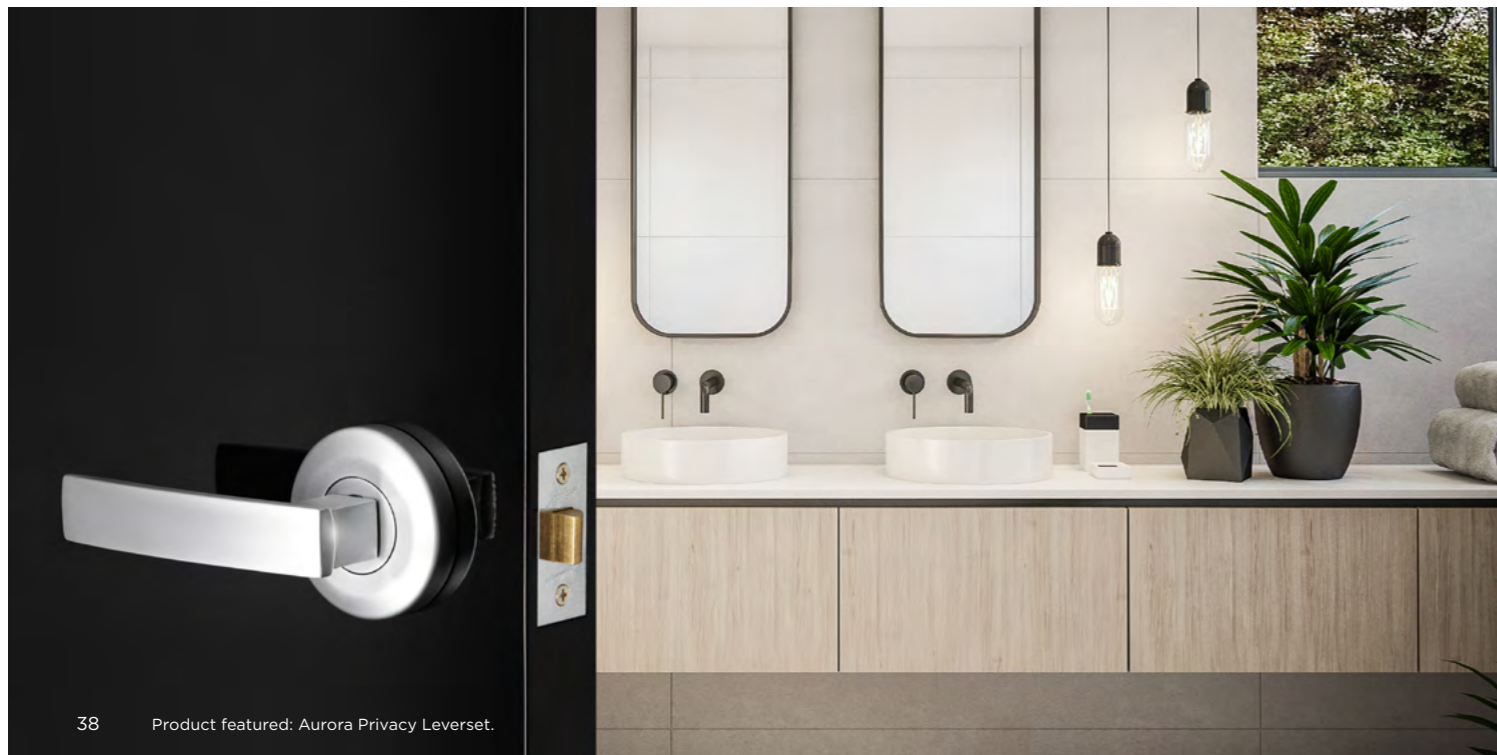

*MB not available in Trade Pack.