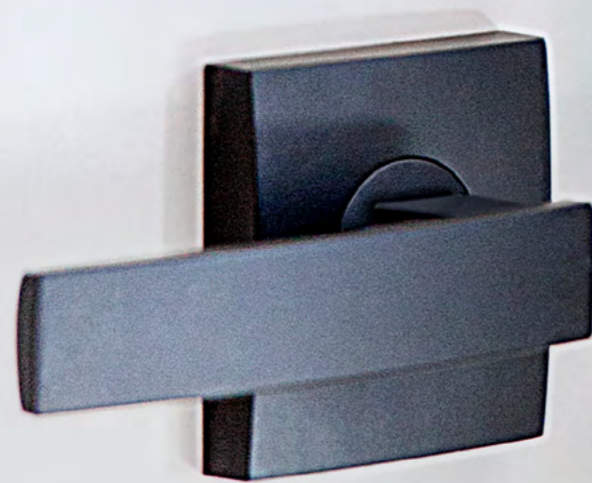

Gainsborough
NEUE

A choice of *contemporary*
styles and finishes
for the entire home.

The Neue series represents Gainsborough's mid-range offering.

With designer detailing and finishes, the Neue series creates a long lasting, contemporary style for every home.

Match Neue finishes with the Gainsborough Trilock® series to easily create a consistent look from the front door to the back.