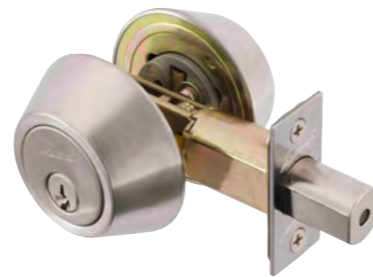

ROUND DEADBOLT DOUBLE CYLINDER

PICTURED FINISH Stainless Steel
PART NUMBER 550