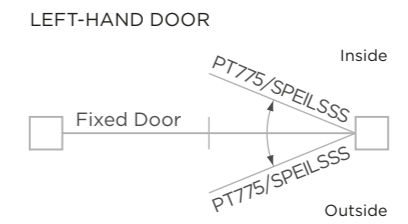

Featuring a 'ramp' in the cut-out area that receives the roller bolt to facilitate easier opening and closing of pivot doors. **For use in conjunction with Mortice Locks on a pivot door.**