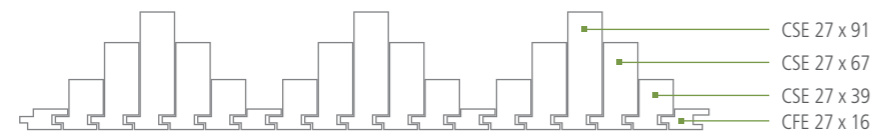

Castelation Stepped Expression, in Western Red Cedar, comes in eight different sized profiles which are all interchangeable. The combinations and effects are simply unlimited. Castelation Series, along with Rib Clad and Diamond Clad, can also be interchanged to expand your creative capabilities even further. Reserved and understated, through to outrageous and stylised – everything is possible with our Combinations.

Castelation Stepped Combination #00001

Castelation Stepped Combination #00050

Castelation Stepped Combination #00100

Castelation Stepped Combination #00150

Castelation Stepped Combination #00155

Castelation Stepped Combination #00200