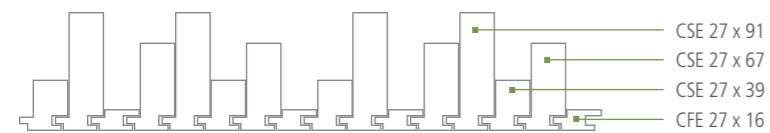

Castelation Stepped Expression, in Western Red Cedar, comes in eight different sized profiles which are all interchangeable. The combinations and effects are simply unlimited. Castelation Series, along with Rib Clad and Diamond Clad, can also be interchanged to expand your creative capabilities even further. Reserved and understated, through to outrageous and stylised – everything is possible with our Combinations.

Castelation Stepped Combination #00001

Castelation Stepped Combination #00050

Castelation Stepped Combination #00100

Castelation Stepped Combination #00150

Castelation Stepped Combination #00155

Castelation Stepped Combination #00200