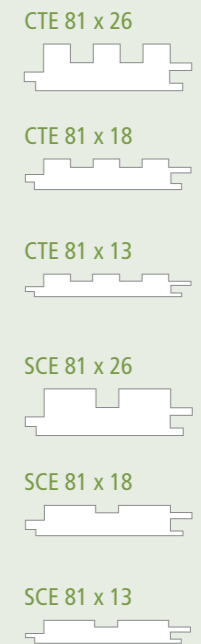

Castelation & Screenclad

An extra dimension

The fresh appeal of modern battens. Castelation & Screenclad, both in Western Red Cedar, are partner products. Both profiles compliment contemporary design trends in commercial and residential buildings. Continuous channels and shadowlines achieve a multi-dimensional batten look that is efficient and reliable.

Castelation & Screenclad features and benefits

- Interlocking profile gives consistent alignment and integrity
- Specially designed interlocking tongue allows for secret fixing
- Interchangeable with three other Castelation Combination profiles
- Perfectly straight lines and shadows
- Single piece 'batten' look means installation is efficient and uncomplicated
- Excellent acoustic properties
- Available in one standard width and three standard thicknesses

Get creative!
See next page for ideas and inspiration, using our Combinations.

Castelation & Screenclad is ideal for

- Alfresco and Portico ceilings
- Entrances
- Media rooms
- Internal features – island benches, planter boxes
- Intermediate walls
- Bulkheads

Profiles

Western Red Cedar benefits

- Versatile
- Durable
- Stable shape in any weather
- Lightweight but strong
- Termite resistant
- Natural thermal insulation and sound control

Castelation & Screenclad				
Profile Code	Cover Thickness (mm)		Max Spans (mm)	Order Options
Castelation				
CTE 81 x 26	81	26	600	● † ▲* ●†
CTE 81 x 18	81	18	600	● † ▲* ●†
CTE 81 x 13	81	13	600	● † ▲* ●†
Screenclad				
SCE 81 x 26	81	26	600	● † ▲* ●†
SCE 81 x 18	81	18	600	● † ▲* ●†
SCE 81 x 13	81	13	600	● † ▲* ●†

Legend

- PEFC Certified
- ▲ FSC® Certified
- Available in Hemlock
- Pre-finished (internal satin coating)
- = Run to Order † = Run to Order, 500 L/M Min. Quantity