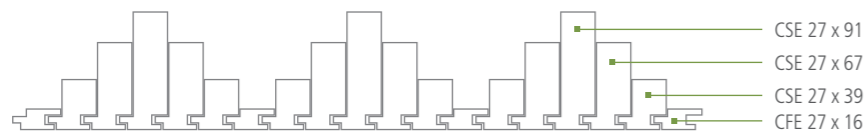

Castelation Stepped Combination #00150