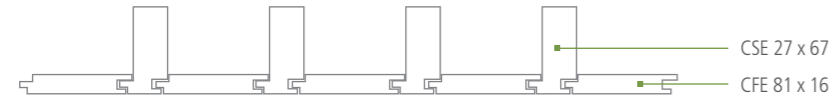

Castelation Stepped Combination #00050