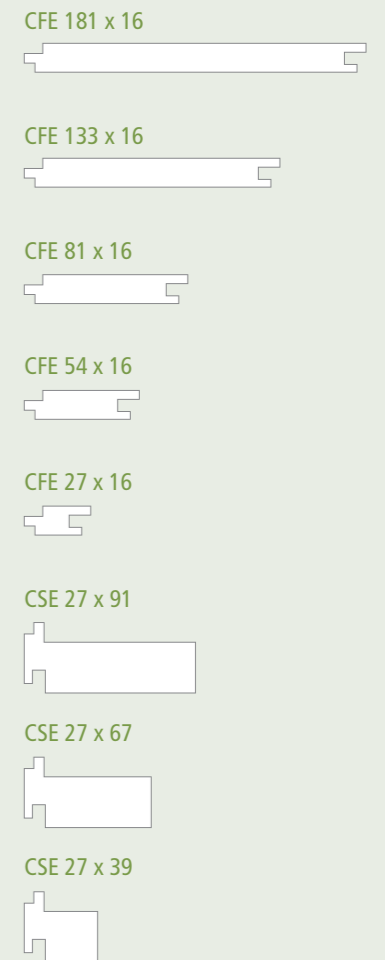

Castelation Stepped Expression features and benefits

- Eight different sized timbers available in four different thicknesses
- Interchange options offer unlimited combinations – ideal for large areas
- Tongue and groove profile can be secret nailed
- Improved GREEN STAR rating with the FSC and PEFC timber options
- Can be stained for various colour effects
- Use different profile combinations randomly or evenly
- Samples of all sizes and profiles are available prior to purchase

Castelation Stepped Expression is ideal for

- Internal and external walls
- Residential or commercial buildings
- Architectural ceilings
- Alfrescos
- Auditoriums – acoustic specifications
- Office and receptions
- Media rooms

Castelation Stepped Expression				
Profile Code	Cover (mm)	Thickness (mm)	Max Spans (mm)	Order Options
Castelation Flat				
CFE 181 x 16	181	16	600	● ▲ ○ ▼ ⬤ ⬤
CFE 133 x 16	133	16	600	● ▲ ○ ▼ ⬤ ⬤
CFE 81 x 16	81	16	600	● ▲ ○ ▼ ⬤ ⬤
CFE 54 x 16	54	16	600	● ▲ ○ ▼ ⬤ ⬤
CFE 27 x 16	27	16	600	● ▲ ○ ▼ ⬤ ⬤
Castelation Step				
CSE 27 x 91	27	91	600	● ▲ ○ ▼ ⬤ ⬤
CSE 27 x 67	27	67	600	● ▲ ○ ▼ ⬤ ⬤
CSE 27 x 39	27	39	600	● ▲ ○ ▼ ⬤ ⬤

Legend

- PEFC Certified
- ▲ FSC® Certified
- Fingerjoint WRC (external)
- ▼ Pre-oiled (penetrating external oil)
- ⬤ Pre-primed (external undercoat)
- ⬤ Pre-finished (internal satin coating)
- = Run to Order † = Run to Order, 500 L/M Min. Quantity

Profiles

Western Red Cedar benefits

- Versatile
- Durable
- Stable shape in any weather
- Lightweight but strong
- Termite resistant
- Natural thermal insulation and sound control