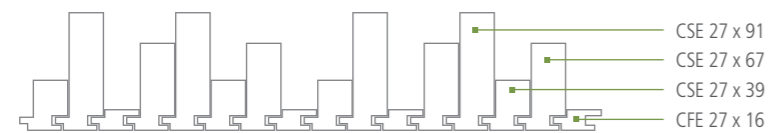

## Get creative with our Combinations

Castelation Stepped Expression, in Western Red Cedar, comes in eight different sized profiles which are all interchangeable. The combinations and effects are simply unlimited. The Castelation Series, along with Rib Clad and Diamond Clad, can also be interchanged to expand your creative capabilities even further. Reserved and understated, through to outrageous and stylised – everything is possible with our Combinations.

Castelation Stepped Combination #00001

Castelation Stepped Combination #00050

Castelation Stepped Combination #00100

Castelation Stepped Combination #00150

Castelation Stepped Combination #00155

Castelation Stepped Combination #00200