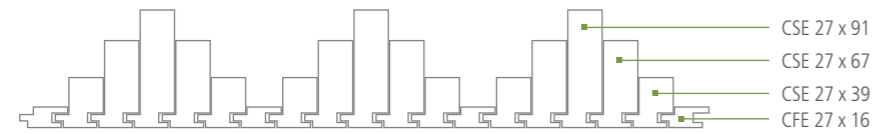

## Get creative with our Combinations

Castelation Stepped Expression, in Western Red Cedar, comes in eight different sized profiles which are all interchangeable. The combinations and effects are simply unlimited. The Castelation Series, along with Rib Clad and Diamond Clad, can also be interchanged to expand your creative capabilities even further. Reserved and understated, through to outrageous and stylised – everything is possible with our Combinations.

Castelation Stepped Combination #00001

Castelation Stepped Combination #00050

Castelation Stepped Combination #00100

Castelation Stepped Combination #00150

Castelation Stepped Combination #00155

Castelation Stepped Combination #00200