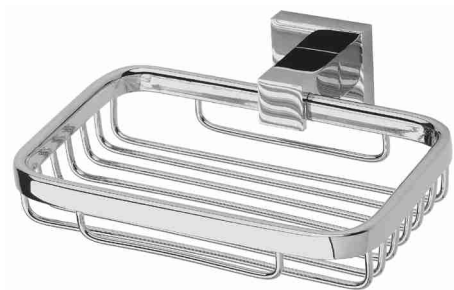

**Metza**

**alder**

Metza Double Towel Rail 750mm

Metza Toilet Roll Holder

Metza Towel Ring

Metza Soap Basket 140x100x30mm

Metza Robe Hook

Metza Single Towel Rail 750mm

- Square, minimalist design in modern chrome
- Solid brass construction
- Towel rails can be reduced in length to fit any specific size
- Guarantee – 12 months warranty

**alder tapware**

35 Berriman Drive, Wangara, Western Australia 6065  
Phone: (08) 9309 4688 Fax (08) 9409 6589 Freecall 1800 800 919  
Email: sales@aldertapware.com.au Web: www.aldertapware.com.au

# alder tapware

## Metza Accessories

CODE	DESCRIPTION	COLOUR	UNIT
88900	METZA TOWEL RAIL 750mm	CHROME	EA
88914	METZA TOWEL RAIL 900mm	CHROME	EA
88902	METZA TOWEL RAIL DOUBLE 750mm	CHROME	EA
88916	METZA TOWEL RAIL DOUBLE 900mm	CHROME	EA
88904	METZA TOILET ROLL HOLDER	CHROME	EA
88906	METZA TOWEL RING	CHROME	EA
88912	METZA SOAP HOLDER	CHROME	EA
88908	METZA ROBE HOOK	CHROME	EA