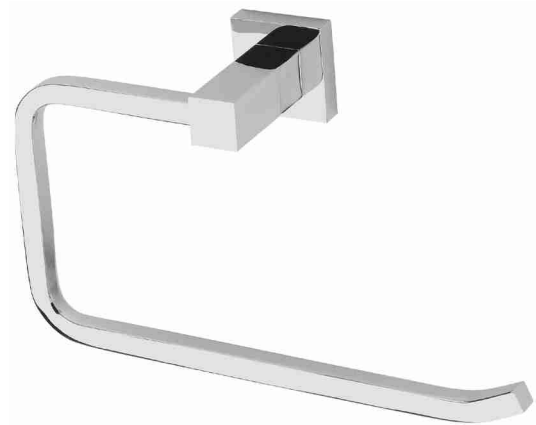

**Metza**

**alder**

Metza Double Towel Rail 750mm

Metza Toilet Roll Holder

Metza Towel Ring

Metza Soap Basket 140x100x30mm

Metza Robe Hook

Metza Single Towel Rail 750mm

- Square, minimalist design in modern chrome
- Solid brass construction
- Towel rails can be reduced in length to fit any specific size
- Guarantee – 12 months warranty

**alder tapware**

35 Berriman Drive, Wangara, Western Australia 6065  
Phone: (08) 9309 4688 Fax (08) 9409 6589 Freecall 1800 800 919  
Email: sales@aldertapware.com.au Web: www.aldertapware.com.au

# alder tapware

## Metza Accessories

CODE	DESCRIPTION	COLOUR	UNIT
88900	METZA TOWEL RAIL 750mm	CHROME	EA
88914	METZA TOWEL RAIL 900mm	CHROME	EA
88902	METZA TOWEL RAIL DOUBLE 750mm	CHROME	EA
88916	METZA TOWEL RAIL DOUBLE 900mm	CHROME	EA
88904	METZA TOILET ROLL HOLDER	CHROME	EA
88906	METZA TOWEL RING	CHROME	EA
88912	METZA SOAP HOLDER	CHROME	EA
88908	METZA ROBE HOOK	CHROME	EA