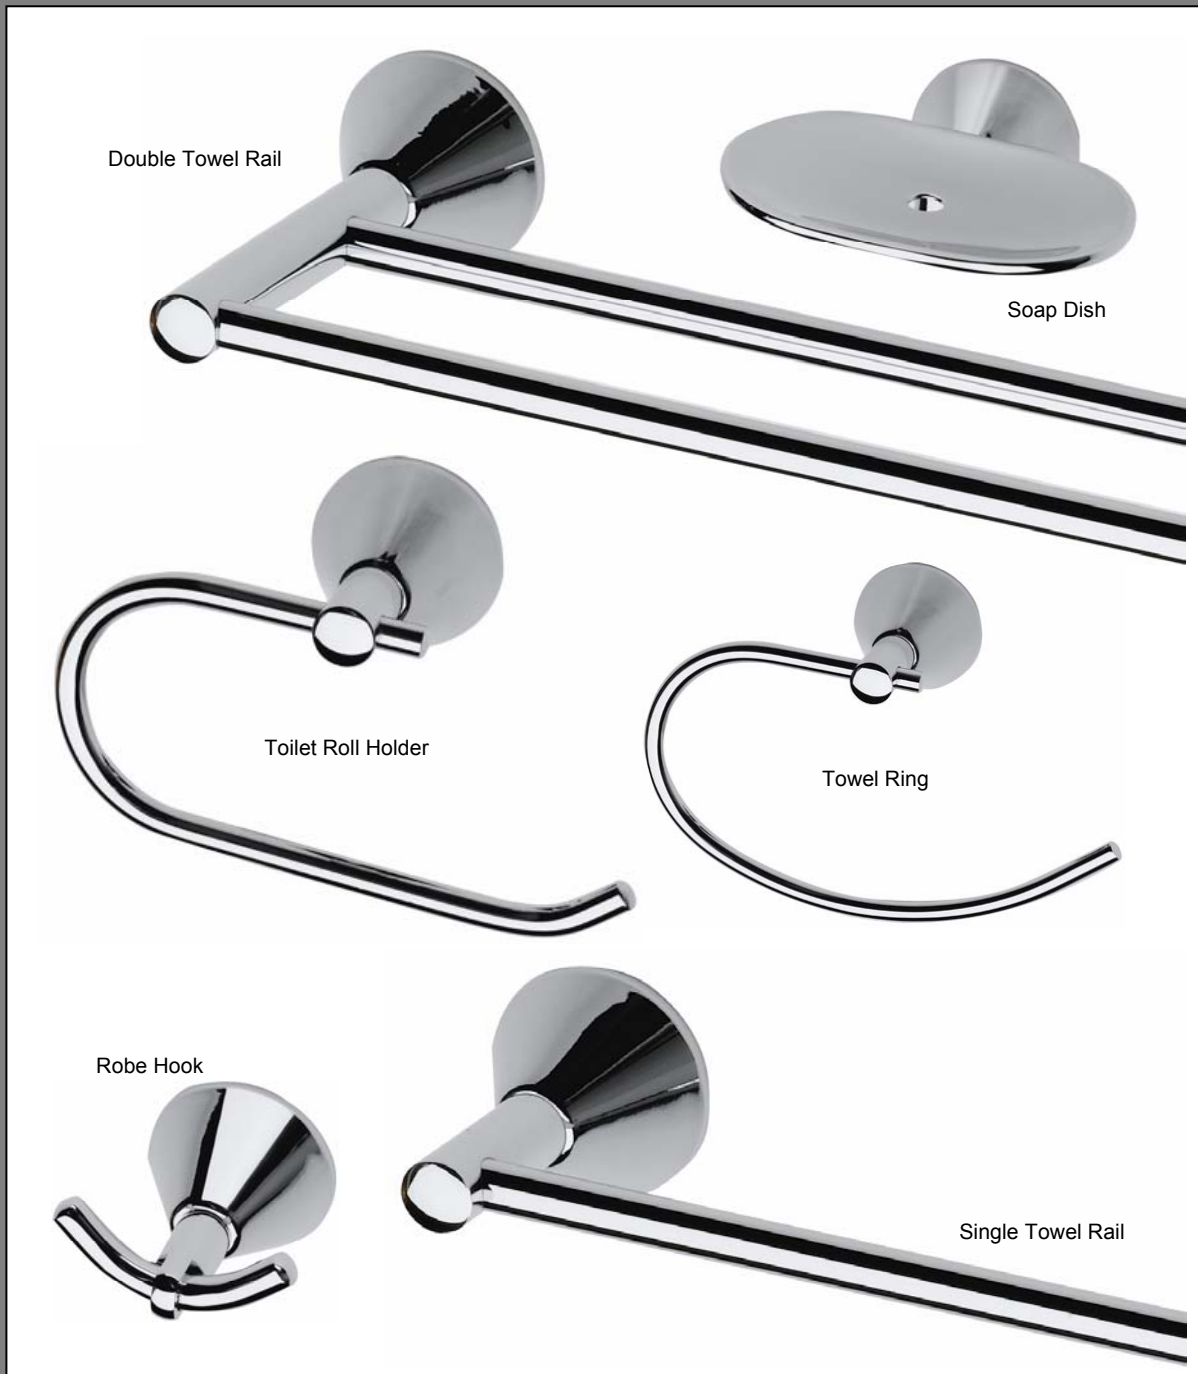

alder tapware

Zen
Accessories

alder tapware
35 Berriman Drive
Wangara WA 6065
Ph: 08 9309 4688
Fax: 08 9409 6589
Website: www.aldertapware.com.au
Email: sales@aldertapware.com.au