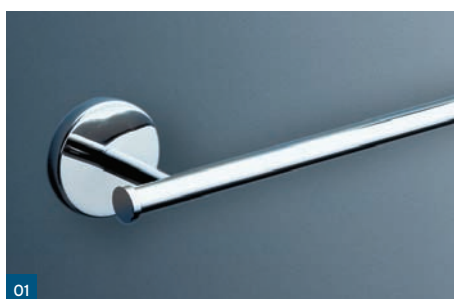

Liano Accessories

Enhancing the look of any modern bathroom, the Liano range of accessories is fuss free and sophisticated.

01