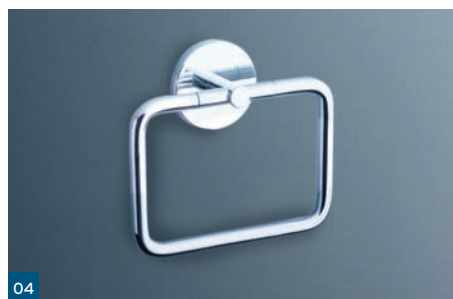

Liano Accessories

Enhancing the look of any modern bathroom, the Liano range of accessories is fuss free and sophisticated.

01

02

03

04

05

06

07

08

Also available: Spare toilet roll holder.

01 LIANO single towel rail

02 LIANO double towel rail

03 LIANO soap holder

04 LIANO towel ring

05 LIANO toilet roll holder

06 LIANO robe hook

07 LIANO shower shelf

08 LIANO toothbrush holder and glass tumbler