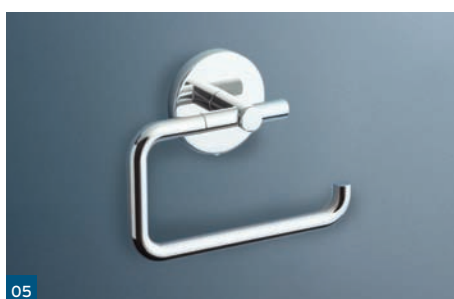

Liano Accessories

Enhancing the look of any modern bathroom, the Liano range of accessories is fuss free and sophisticated.

01

02

03

04

05

06

07

08

Also available: Spare toilet roll holder.

01 LIANO single towel rail

02 LIANO double towel rail

03 LIANO soap holder

04 LIANO towel ring

05 LIANO toilet roll holder

06 LIANO robe hook

07 LIANO shower shelf

08 LIANO toothbrush holder and glass tumbler