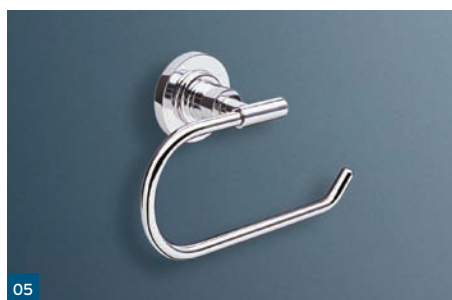

Also available: Towel arms, towel rack, hand towel rail (200mm), soap basket, shower shelf - single, toilet brush and holder.

01 COSMO single towel rail
600/900mm

02 COSMO double towel rail
600/900mm

03 COSMO soap holder

04 COSMO towel ring

05 COSMO toilet roll holder

06 COSMO robe hook

07 COSMO double shower shelf

08 COSMO double toothbrush holder

Midas Accessories

Midas Accessories are guaranteed to enhance the strong qualities of any classically designed bathroom.

01 MIDAS single towel rail

02 MIDAS double towel rail

03 MIDAS soap holder

04 MIDAS towel ring

05 MIDAS toilet roll holder

06 MIDAS double robe hook

07 MIDAS shower shelf

08 MIDAS toothbrush holder

Metro Accessories

Metro Accessories introduce quality and style at affordable prices, with a large variety of options to choose from.

Also available: Spare toilet roll holder.

01 METRO single towel rail

02 METRO double towel rail