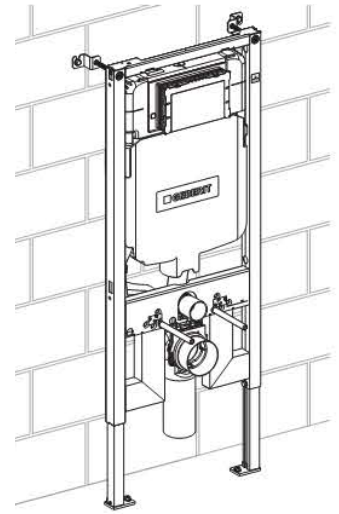

Please note: Flush plates are an additional purchase and not included in the suite prices.

Illustration showing a GEBERIT cistern and in-wall frame for wall-hung toilet suite configuration

R&T Flush Plates