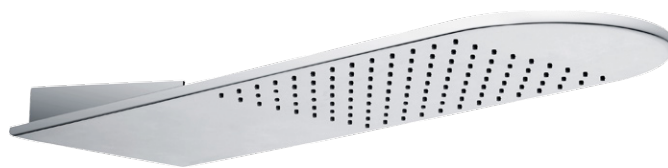

fienza[®]

Empire Range

fienza®

EMPIRE Multifunction Rail Shower
WELS 3 Stars • 455-108

EMPIRE Wall Mounted Rain Shower
550x203mm • 7.5mm thick • WELS 3 Stars • 411-113

EMPIRE Rail Shower
WELS 3 Stars • 444-108

EMPIRE Hand Held Shower Head
WELS 3 Stars • MSH020

EMPIRE Hand Held Shower
WELS 3 Stars • 433-108

EMPIRE RANGE

EMPIRE Hand Held Shower with Integrated Shelf
WELS 3 Stars • 433-104

EMPIRE Bath Outlet
221-115

EMPIRE Basin Mixer
WELS 6 Stars • 221-103

EMPIRE Sink Mixer
WELS 4 Stars • 221-105

EMPIRE Tall Basin Mixer
WELS 6 Stars • 221-107

EMPIRE Wall Mixer Diverter
221-102

EMPIRE Wall Mixer
221-101

EMPIRE Wall Mixer with Spout
WELS 5 Stars • 221-106

fienza®

EMPIRE Towel Holder
270mm 84002

EMPIRE Single Towel Rail
610mm 84001-610 • 810mm 84001-810

EMPIRE Soap Dish
84006

EMPIRE Towel Rack
610mm 840015

EMPIRE Back-to-Wall Toilet Suite
WELS 4 Stars • K003