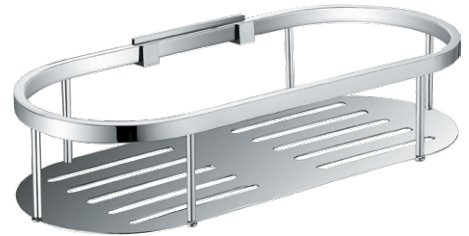

fienza[®]

Empire Range

fienza®

EMPIRE Multifunction Rail Shower
WELS 3 Stars • 455-108

EMPIRE Wall Mounted Rain Shower
550x203mm • 7.5mm thick • WELS 3 Stars • 411-113

EMPIRE Rail Shower
WELS 3 Stars • 444-108

EMPIRE RANGE

EMPIRE Double Towel Rail
610mm 84008-610 • 810mm 84008-810

EMPIRE Robe Hook
84004

EMPIRE Shelf
430mm 84007

EMPIRE Shower Shelf
E048

EMPIRE Toilet Paper Holder
84003

EMPIRE Toilet Brush & Holder
840010