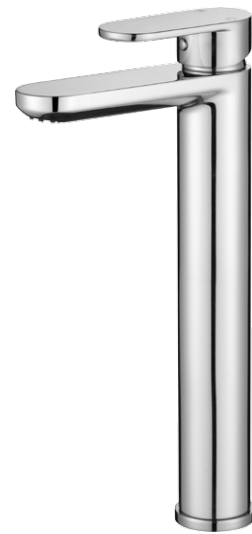

fienza[®]

Empire Range

fienza®

EMPIRE Multifunction Rail Shower
WELS 3 Stars • 455-108

EMPIRE Wall Mounted Rain Shower
550x203mm • 7.5mm thick • WELS 3 Stars • 411-113

EMPIRE Rail Shower
WELS 3 Stars • 444-108

EMPIRE Hand Held Shower Head
WELS 3 Stars • MSH020

EMPIRE Hand Held Shower
WELS 3 Stars • 433-108

EMPIRE RANGE

EMPIRE Hand Held Shower with Integrated Shelf
WELS 3 Stars • 433-104

EMPIRE Bath Outlet
221-115

EMPIRE Basin Mixer
WELS 6 Stars • 221-103

EMPIRE Sink Mixer
WELS 4 Stars • 221-105

EMPIRE Tall Basin Mixer
WELS 6 Stars • 221-107

EMPIRE Wall Mixer Diverter
221-102

EMPIRE Wall Mixer
221-101

EMPIRE Wall Mixer with Spout
WELS 5 Stars • 221-106

fienza®

EMPIRE Towel Holder
270mm 84002

EMPIRE Single Towel Rail
610mm 84001-610 • 810mm 84001-810

EMPIRE Soap Dish
84006

EMPIRE Towel Rack
610mm 840015

EMPIRE Back-to-Wall Toilet Suite
WELS 4 Stars • K003