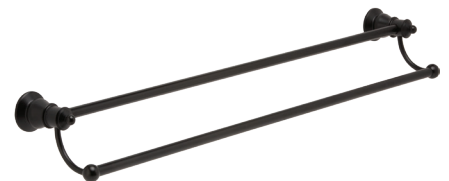

## Modern Vintage

LILLIAN Glass Shelf  
\$110 • 81007B

LILLIAN Robe Hook  
\$49 • 81004B

LILLIAN Toilet Roll Holder  
\$75 • 81003B

LILLIAN Towel Ring  
\$69 • 81002B

LILLIAN Multifunction Rail Shower  
\$1399 • 455114B  
WELS 3 star rated (9L/m)

LILLIAN Wall Arm Shower  
\$460 • 411138B-A  
WELS 3 star rated (9L/m)

LILLIAN Towel Rail  
900mm, cut to length  
\$99 • 81001B

LILLIAN Double Towel Rail  
900mm, cut to length  
\$145 • 81008B

LILLIAN Rail Shower  
\$360 • 444114B  
WELS 3 star rated (9L/m)