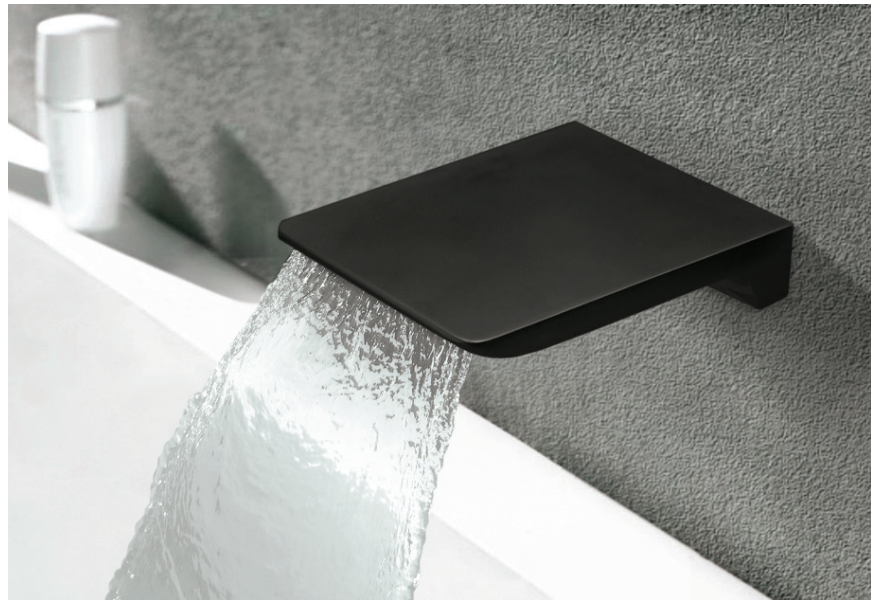

# Bath Outlets

KOKO Swivel Bath Outlet  
222mm • \$249 • SP8018MB

LILLIAN Fixed Bath Outlet  
220mm • \$130 • 336110B

CITANI Fixed Bath Outlet  
190mm • \$199 • SP8010B

LILLIAN Shepherds Crook Wall Set  
220mm • \$249 • 336102CDBK

KOKO Bath Outlet  
200mm • \$120 • 218115B

HUSTLE Fixed Bath Outlet, with two wall plate options in one package!  
180mm • \$110 • 225115B

HUSTLE Swivel Bath Outlet  
230mm • \$165 • 225116B

HARMON BLACK Bath Outlet  
226mm • \$399 • SP8041MB

FORCHE BLACK Bath Outlet  
226mm • \$249 • SP8037MB

At Fienza our core passion is to excite customers with new, innovative and cutting edge designer products.

Our commitment to international quality standards has ensured that Fienza continues to be the preferred choice for beautiful bathrooms all over Australia.