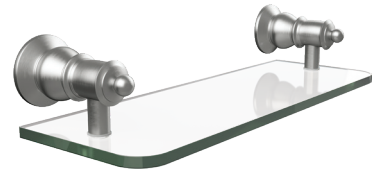

ELEANOR & LILLIAN

Brushed Nickel

LILLIAN Multifunction Rail Shower
\$1399 • 455114BN
WELS 3 star rated (9L/m)

LILLIAN Robe Hook
\$49 • 81004BN

LILLIAN Double Towel Rail
810mm, or cut to length
\$145 • 81008BN

LILLIAN Wall Arm Shower Set
\$460 • 411138BN-A
WELS 3 star rated (9L/m)

LILLIAN Towel Rail
810mm, or cut to length
\$99 • 81001BN

LILLIAN Glass Shelf
\$110 • 81007BN

LILLIAN Rail Shower Set, with taps
\$520 • 336103CDBN
WELS 3 star rated (9L/m)