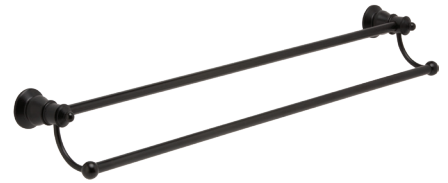

H. WASHINGTON Close-coupled Toilet Suite
P-Trap: \$849 • 070130W
S-Trap: \$849 • 060130W

I. LILLIAN Toilet Roll Holder
\$75 • 81003B

J. Universal Vanity Combination:
HAMPTON 900 Wall-hung Cabinet +
ROTONDO Vanity Top
\$829 • ROT90T

ELEANOR & LILLIAN

Matte Black

LILLIAN Glass Shelf
\$110 • 81007B

LILLIAN Robe Hook
\$49 • 81004B

LILLIAN Toilet Roll Holder
\$75 • 81003B

LILLIAN Towel Ring
\$69 • 81002B

LILLIAN Multifunction Rail Shower
\$1399 • 455114B
WELS 3 star rated (9L/m)

LILLIAN Wall Arm Shower Set
\$460 • 411138B-A
WELS 3 star rated (9L/m)

LILLIAN Towel Rail
810mm, or cut to length
\$99 • 81001B

LILLIAN Double Towel Rail
810mm, or cut to length
\$145 • 81008B

LILLIAN Rail Shower
\$360 • 444114B
WELS 3 star rated (9L/m)