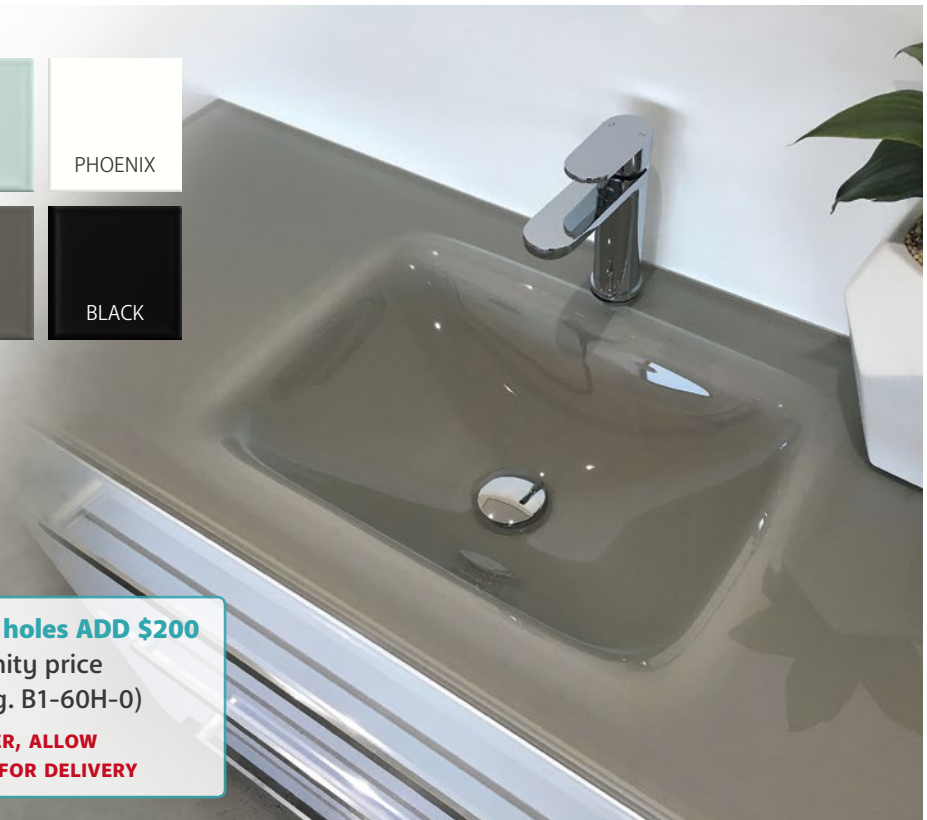

MAMBO Glass Basin-Tops

- 19mm thick, solid tempered glass available in three colours: Ice, Slate and Black
- 19mm thick Phoenix Stone® - an extremely smooth blend of reconstituted stone and glass, unique to Fienza: Soft White colour
- Super smooth with a softly curving basin
- 1 tap hole as standard (cannot be drilled with 3 tap holes)
- No overflow
- Requires 32mm waste, without overflow
- Black glass basin-tops include waste