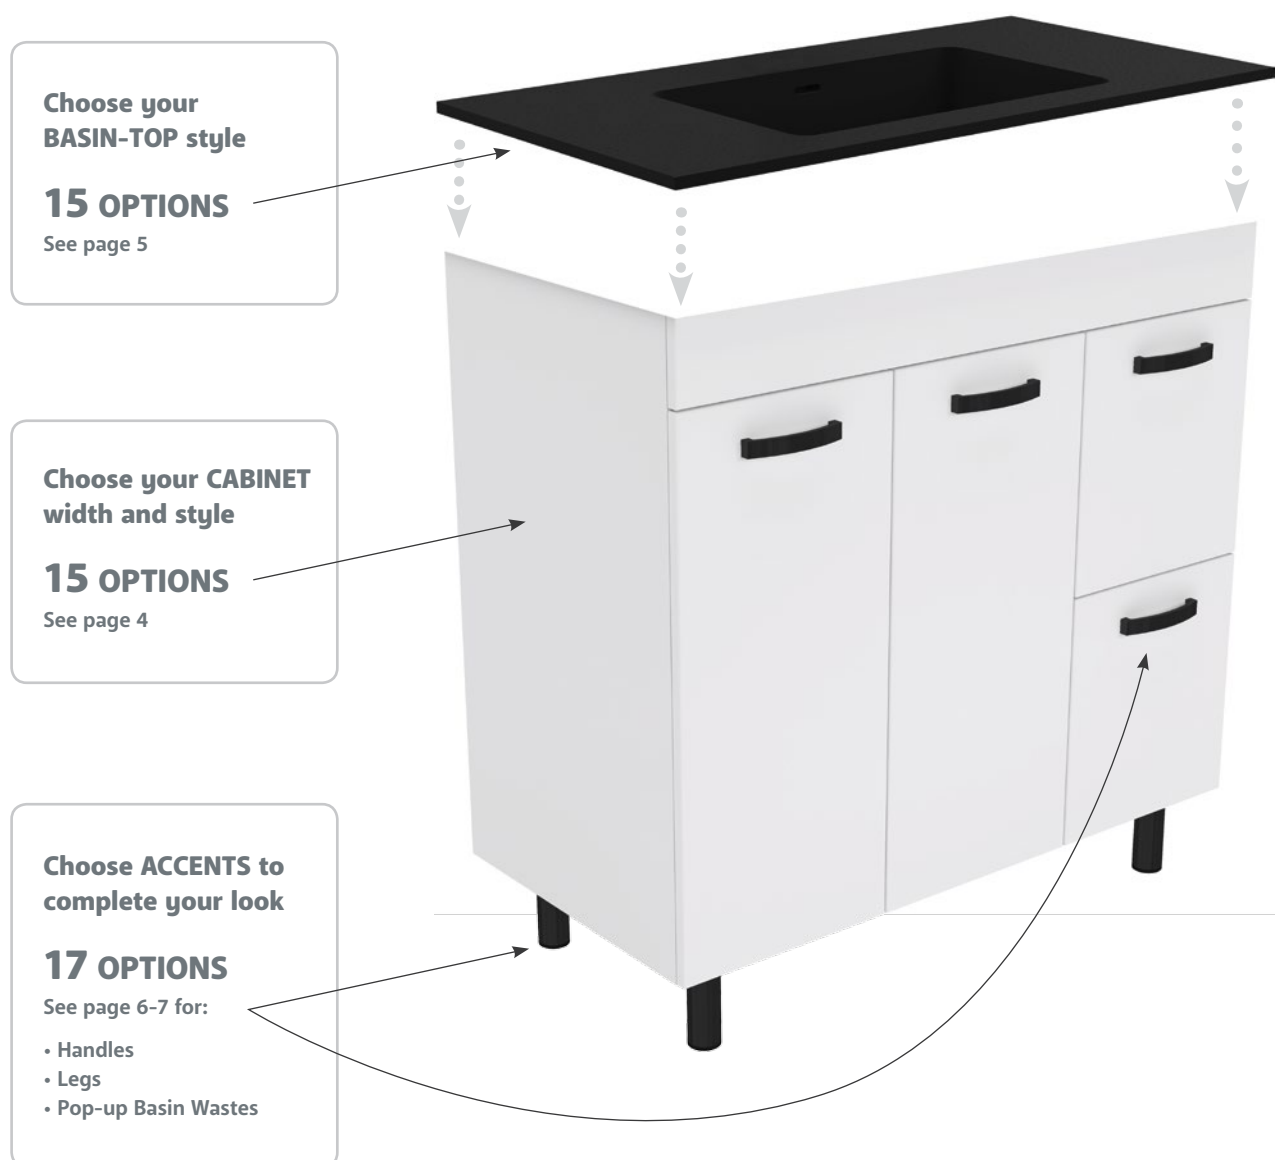

Slimline Basin-Top Vanities

ROTONDO Basin-top
MANU Wall-hung Cabinet

MAMBO Black Basin-top
HAMPTON Wall-hung Cabinet

UNIVERSAL VANITIES

Mix-&-match style!

Fienza's universal range allows you to mix and match cabinetry and counter tops to create your ideal bathroom vanity.

"Just like a custom made vanity, only in stock and ready to go!"

Slimline Basin-Tops Range

Cabinets

1 CHOOSE YOUR UNIVERSAL CABINET

Fienza's core Universal Vanity Range includes 15 cabinet styles which fit all of our Universal Basin-Tops. Our 'Vanity' pricing includes both the cabinet and the basin-top. Mixers and wastes are not included in this price.