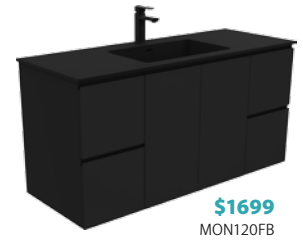

\$1149
Left-hand drawers MON75NLWL
Right-hand drawers MON75NLWR

\$1280
Left-hand drawers MON90NLWL
Right-hand drawers MON90NLWR

\$1549
MON120NLW

CABINET STYLE

750 Width

900 Width

1200 Width

FINGERPULL Black Wall Hung Cabinet

Premium

- 600mm tall inc. basintop
- Satin Black finish and interior
- Soft-close doors & drawers
- Right hand drawers only on 900mm model

QUEST Wall Hung Cabinet

Premium

- 670mm tall inc. basintop
- Aluminium feature behind pull channel
- Gloss white finish
- Soft-close drawers