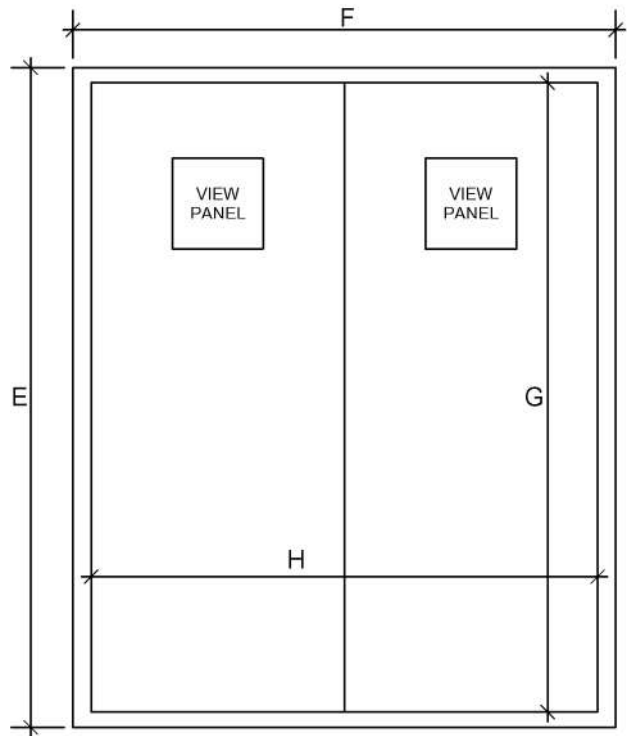

## VIEWING PANEL - OPTIONAL

Available sizes.- mm

WIDTH	HEIGHT
250	500
400	400
400	500
500	600
700	700

# Double Doors

INTERNAL VIEW

EXTERNAL VIEW

To suit wall thickness 80 - 120mm

DOUBLE OUTWARD OPENING DOORS				
DOOR MODEL		820D	870D	920D
		mm	mm	mm
DOUBLE DOOR FRAME HEIGHT	A	2105	2105	2105
DOUBLE DOOR FRAME WIDTH	B	1710	1810	1910
DOOR HEIGHT	C	2040	2040	2040
DOOR WIDTH	D	820	870	920
OUTSIDE FACIA HEIGHT	E	2180	2180	2180
OUTSIDE FACIA WIDTH	F	1790	1890	1990
FACIA OPENING HEIGHT	G	2080	2080	2080
FACIA OPENING WIDTH	H	1675	1775	1875