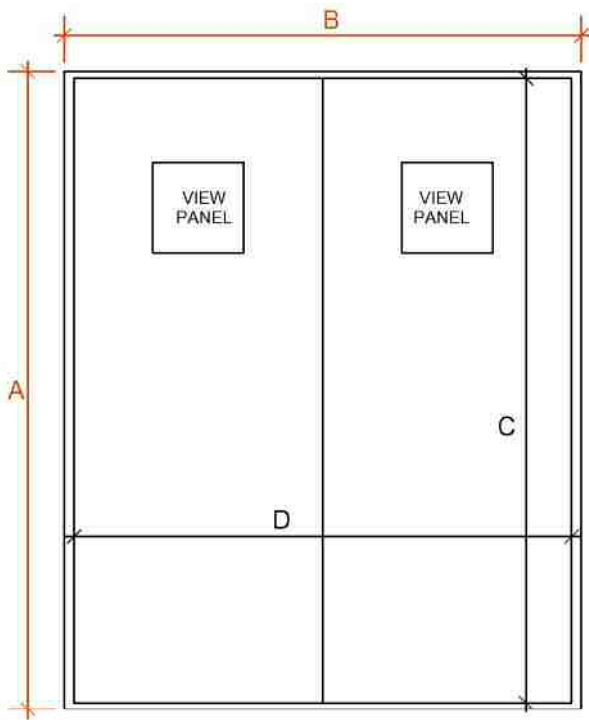

# Single Doors

To suit wall thickness 80 - 120mm

SINGLE INWARD AND OUTWARD OPENING DOORS				
DOOR MODEL		820	870	920
		mm	mm	mm
DOOR FRAME HEIGHT	A	2105	2105	2105
DOOR FRAME WIDTH	B	885	935	985
DOOR HEIGHT	C	2040	2040	2040
DOOR WIDTH	D	820	870	920
OUTSIDE FACIA HEIGHT	E	2180	2180	2180
OUTSIDE FACIA WIDTH	F	965	1015	1065
FACIA OPENING HEIGHT	G	2080	2080	2080
FACIA OPENING WIDTH	H	850	900	950

## VIEWING PANEL - OPTIONAL

Available sizes.- mm

WIDTH	HEIGHT
250	500
400	400
400	500
500	600
700	700

# Double Doors

INTERNAL VIEW

EXTERNAL VIEW

To suit wall thickness 80 - 120mm

DOUBLE OUTWARD OPENING DOORS				
DOOR MODEL		820D	870D	920D
		mm	mm	mm
DOUBLE DOOR FRAME HEIGHT	A	2105	2105	2105
DOUBLE DOOR FRAME WIDTH	B	1710	1810	1910
DOOR HEIGHT	C	2040	2040	2040
DOOR WIDTH	D	820	870	920
OUTSIDE FACIA HEIGHT	E	2180	2180	2180
OUTSIDE FACIA WIDTH	F	1790	1890	1990
FACIA OPENING HEIGHT	G	2080	2080	2080
FACIA OPENING WIDTH	H	1675	1775	1875