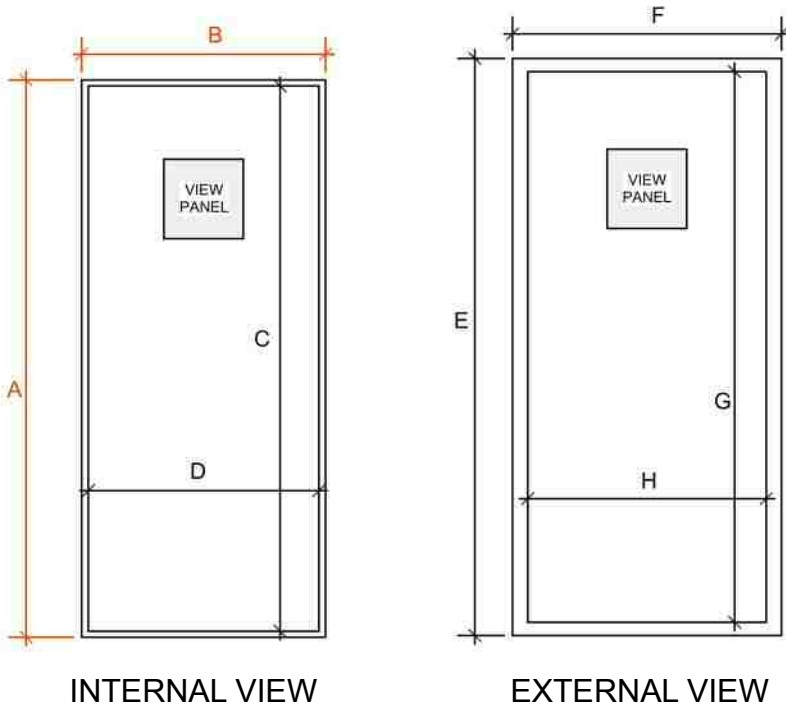

# Single Doors

To suit wall thickness 80 - 120mm

SINGLE INWARD AND OUTWARD OPENING DOORS				
DOOR MODEL		820	870	920
		mm	mm	mm
DOOR FRAME HEIGHT	A	2105	2105	2105
DOOR FRAME WIDTH	B	885	935	985
DOOR HEIGHT	C	2040	2040	2040
DOOR WIDTH	D	820	870	920
OUTSIDE FACIA HEIGHT	E	2180	2180	2180
OUTSIDE FACIA WIDTH	F	965	1015	1065
FACIA OPENING HEIGHT	G	2080	2080	2080
FACIA OPENING WIDTH	H	850	900	950

## VIEWING PANEL - OPTIONAL

Available sizes.- mm

WIDTH	HEIGHT
250	500
400	400
400	500
500	600
700	700

# Double Doors

INTERNAL VIEW

EXTERNAL VIEW

To suit wall thickness 80 - 120mm

DOUBLE OUTWARD OPENING DOORS				
DOOR MODEL		820D	870D	920D
		mm	mm	mm
DOUBLE DOOR FRAME HEIGHT	A	2105	2105	2105
DOUBLE DOOR FRAME WIDTH	B	1710	1810	1910
DOOR HEIGHT	C	2040	2040	2040
DOOR WIDTH	D	820	870	920
OUTSIDE FACIA HEIGHT	E	2180	2180	2180
OUTSIDE FACIA WIDTH	F	1790	1890	1990
FACIA OPENING HEIGHT	G	2080	2080	2080
FACIA OPENING WIDTH	H	1675	1775	1875