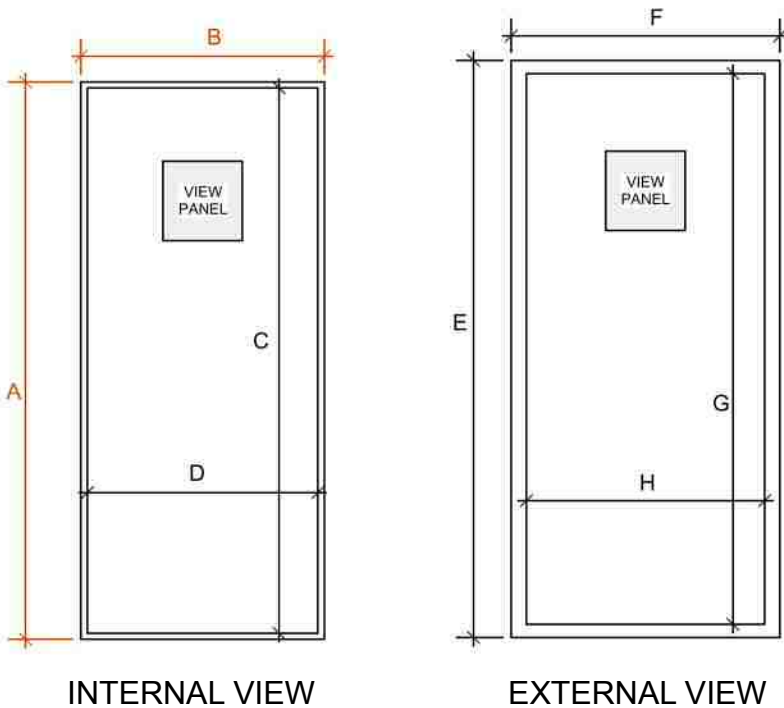

Communication Doors

To suit wall thickness 80 - 120mm

SINGLE COMMUNICATION ROOM DOORS			
DOOR MODEL		920	1000
		mm	mm
DOOR FRAME HEIGHT	A	2105	2105
DOOR FRAME WIDTH	B	985	1065
DOOR HEIGHT	C	2040	2040
DOOR WIDTH	D	920	1000
OUTSIDE FACIA HEIGHT	E	2180	2180
OUTSIDE FACIA WIDTH	F	1065	1145
FACIA OPENING HEIGHT	G	2080	2080
FACIA OPENING WIDTH	H	950	1030

Colour Range

Surfmist
Shale Grey
Dune
Wilderness
Deep Ocean
Paperbark
Jasper

Note: A & B measurements are internal frame sizes (reveals).
Additional clearance is required for wall openings.

VIEWING PANEL - OPTIONAL

Available sizes.- mm

WIDTH	HEIGHT
250	500
400	400
400	500
500	600
700	700

Standard Colour Range

Black
Pearl white & Architectural white
Shale Grey
Dune

Note: View panel colours that are non-standard have a custom colour charge and a minimum 2 week delivery. Prices require confirmed quotation.

Contact: Lindsay Boladeras
08 9443 3266
sales@notchka.com