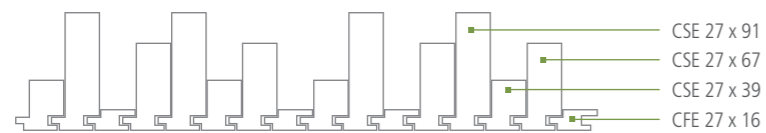

Castelation Stepped Expression, in Western Red Cedar, comes in eight different sized profiles which are all interchangeable. The combinations and effects are simply unlimited. Castelation Series, along with Rib Clad and Diamond Clad, can also be interchanged to expand your creative capabilities even further. Reserved and understated, through to outrageous and stylised – everything is possible with our Combinations.

Castelation Stepped Combination #00001

Castelation Stepped Combination #00050

Castelation Stepped Combination #00100

Castelation Stepped Combination #00150

Castelation Stepped Combination #00155

Castelation Stepped Combination #00200