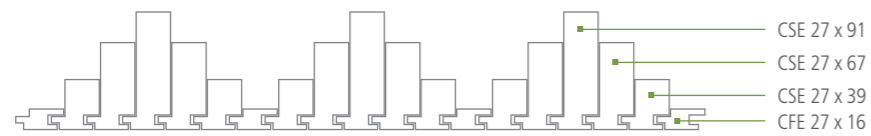

Castelation Stepped Expression, in Western Red Cedar, comes in eight different sized profiles which are all interchangeable. The combinations and effects are simply unlimited. Castelation Series, along with Rib Clad and Diamond Clad, can also be interchanged to expand your creative capabilities even further. Reserved and understated, through to outrageous and stylised – everything is possible with our Combinations.

Castelation Stepped Combination #00001

Castelation Stepped Combination #00050

Castelation Stepped Combination #00100

Castelation Stepped Combination #00150

Castelation Stepped Combination #00155

Castelation Stepped Combination #00200