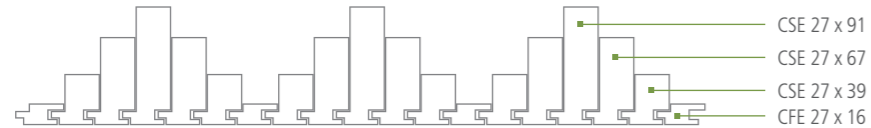

Castelation Stepped Combination #00150