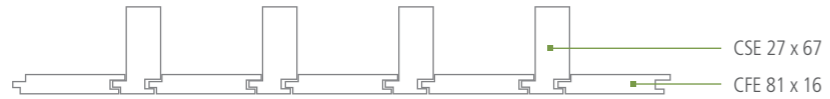

Castelation Stepped Combination #00050