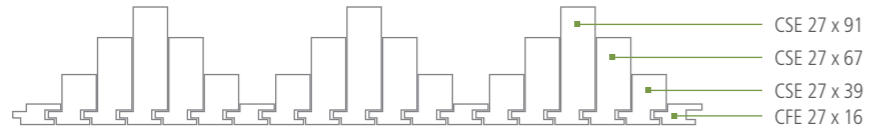

## Get creative with our Combinations

Castelation Stepped Expression, in Western Red Cedar, comes in eight different sized profiles which are all interchangeable. The combinations and effects are simply unlimited. The Castelation Series, along with Rib Clad and Diamond Clad, can also be interchanged to expand your creative capabilities even further. Reserved and understated, through to outrageous and stylised – everything is possible with our Combinations.

Castelation Stepped Combination #00001

Castelation Stepped Combination #00050

Castelation Stepped Combination #00100

Castelation Stepped Combination #00150

Castelation Stepped Combination #00155

Castelation Stepped Combination #00200

Castelation Stepped Combination #00250

Castelation Stepped Combination #00300

Castelation Stepped Combination #00360

CTE MTT 81 x 26

COMBINATION 00150

CTE MTT 81 x 26

CTE MTT 81 x 26

CTE MTT 81 x 26