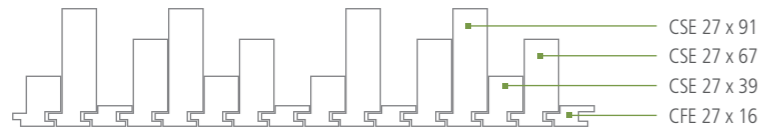

## Get creative with our Combinations

Castelation Stepped Expression, in Western Red Cedar, comes in eight different sized profiles which are all interchangeable. The combinations and effects are simply unlimited. The Castelation Series, along with Rib Clad and Diamond Clad, can also be interchanged to expand your creative capabilities even further. Reserved and understated, through to outrageous and stylised – everything is possible with our Combinations.

Castelation Stepped Combination #00001

Castelation Stepped Combination #00050

Castelation Stepped Combination #00100

Castelation Stepped Combination #00150

Castelation Stepped Combination #00155

Castelation Stepped Combination #00200

Castelation Stepped Combination #00250

Castelation Stepped Combination #00300

Castelation Stepped Combination #00360

CTE MTT 81 x 26

COMBINATION 00150

CTE MTT 81 x 26

CTE MTT 81 x 26

CTE MTT 81 x 26