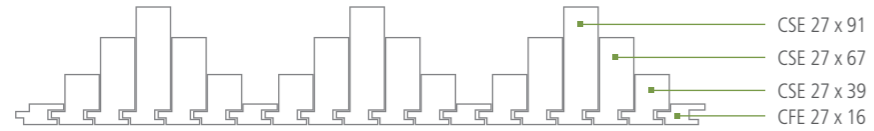

Castelation Stepped Combination #00150