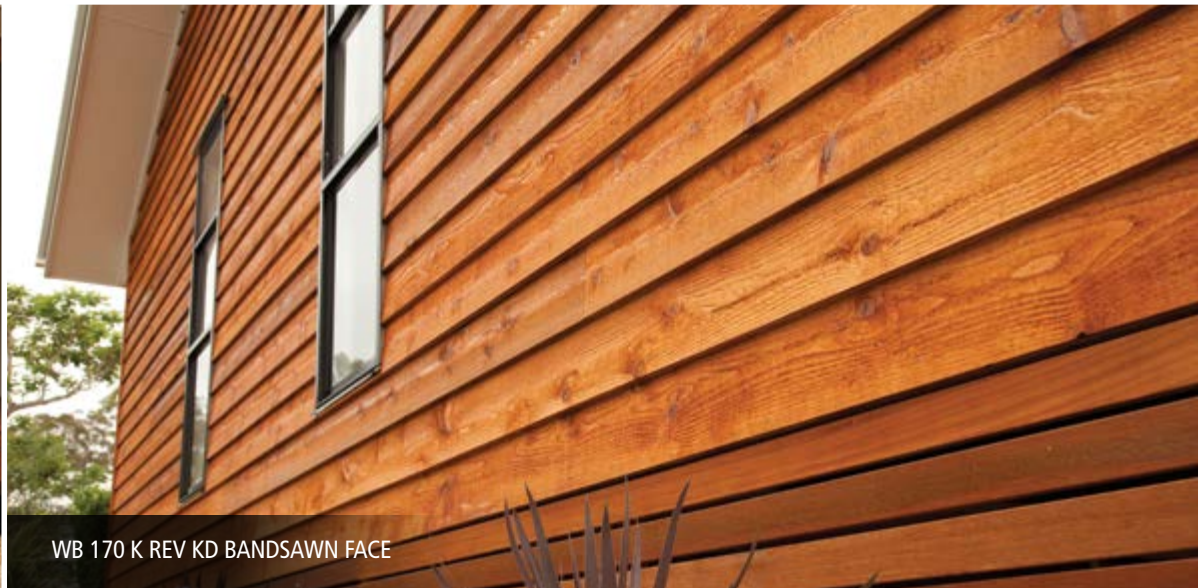

WB 170 K REV KD DRESSED FACE

WB 170 K REV KD
DRESSED FACE

WB 170 K REV KD BANDSAWN FACE